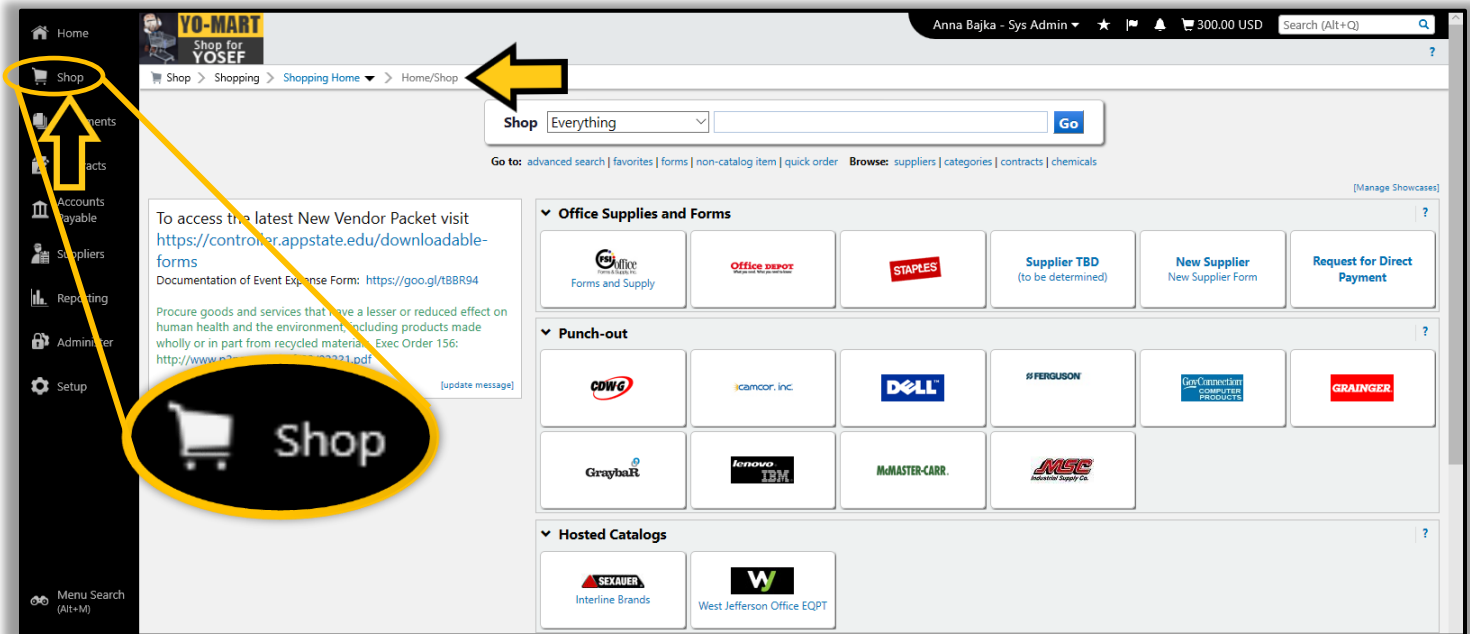

Catalog Item

1. Login to Yo-Mart and select Shop from the left-hand menu

2. Select a catalog to shop from

3. Browse or search for the item to purchase and select **Add To Cart**

Cancel PunchOut

Search Brands